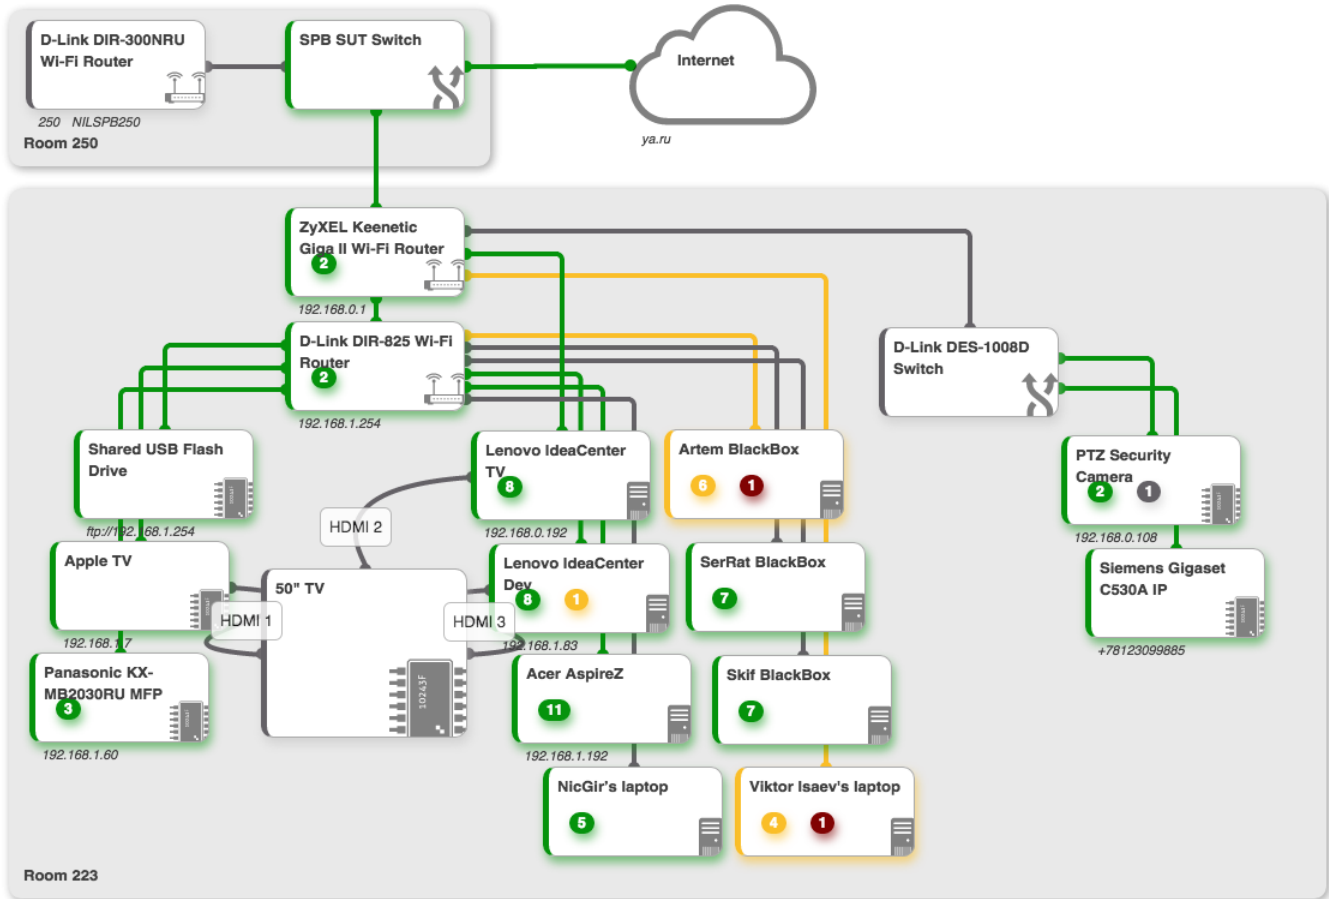

# Standard View

This view provides the most complete information about hierarchy of objects and links.

Each block can represent virtual or physical server, custom or business-metric as a single object or a group of objects, that can be moved, joined or resized.

In case a block is too small to show full names of children objects there are badges with total number of sub-objects appear.

Dependent objects can be connected by link-objects or just "links".

*Wide schema can be not only scrolled, but also dragged by its background.*

In this view you can place cursor over the object and view icons for additional actions:

Icon	Action
	Add <a href="#">widget</a>

	Switch to <a href="#">Standard View</a> of the object
	Open <a href="#">Info Modal</a> of the object
	Move the object